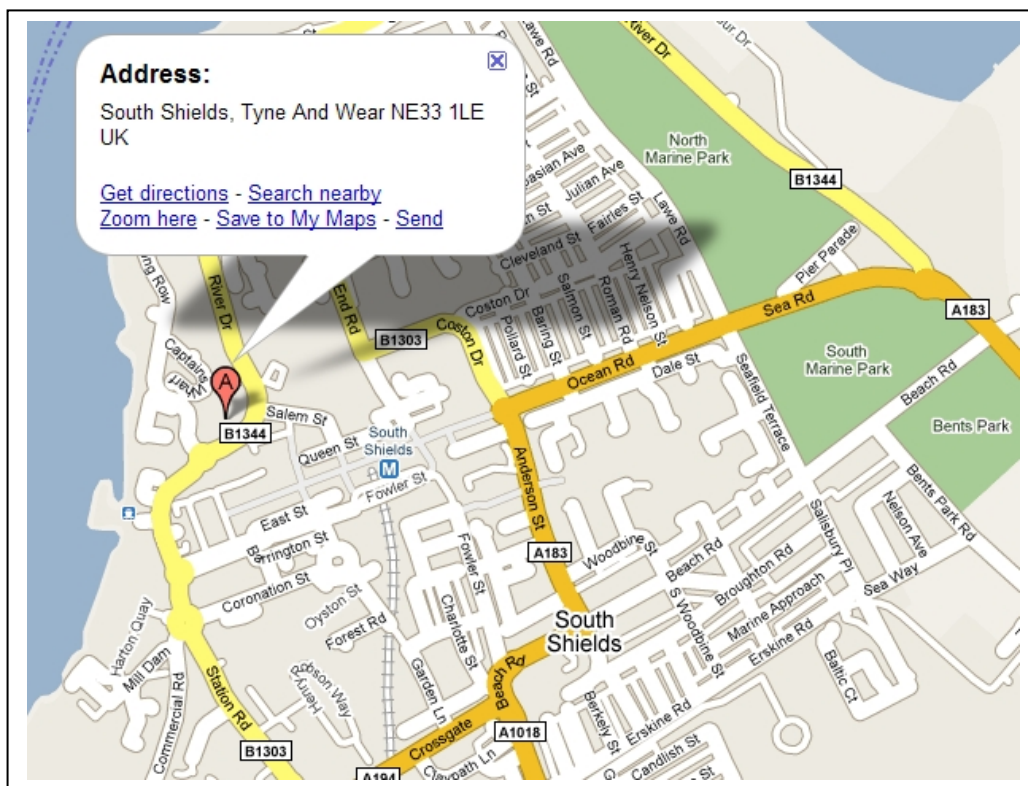

CCP Ltd  
8 Waverley  
Long Row  
Market Dock  
South Shields  
Tyne & Wear  
NE33 1LE

Telephone: 0191 456 7546  
Email: [southtyneside@ccpro.co.uk](mailto:southtyneside@ccpro.co.uk)

Google map link :  
<[http://maps.google.co.uk/maps?f=q&source=s\\_q&hl=en&geocode=&q=NE33+1LE&sl=54.94578,-1.439414&sspn=0.044762,0.15398&ie=UTF8&ll=55.000266,-1.431527&spn=0.014498,0.055103&z=15&iwloc=A](http://maps.google.co.uk/maps?f=q&source=s_q&hl=en&geocode=&q=NE33+1LE&sl=54.94578,-1.439414&sspn=0.044762,0.15398&ie=UTF8&ll=55.000266,-1.431527&spn=0.014498,0.055103&z=15&iwloc=A)>

### By car

Please use the link above for route directions to the CCP office. Free parking is available.

### Local transport

Market Dock is easily accessible by public transport routes and is less than 5 minutes walk from the South Shields Town Centre Metro station and bus links.